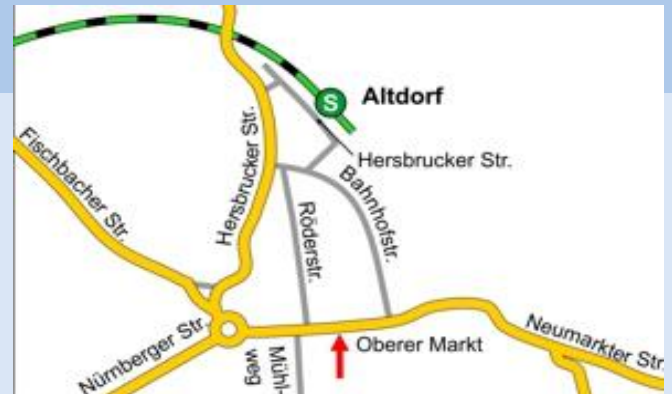

How to find us

Branch Office Nürnberg

Oberer Markt 21
90518 Altdorf
Tel: 09187 9366270
Fax: 09187 9366290

Branch office manager:
Dipl.-Phys. Günther Hiereth

By public transport:

By German railway:

Arrival at Nürnberg Main Station:

Transfer to the rail rapid transit line

– S2: Direction **Altdorf**

Exit at the last stop "Altdorf" (travel time about 30min.).

The office is about 700m from the station away.

Leave the station in direction **Hersbruckerstrasse** and go left.

Up next you turn right into "Bahnhofstrasse".

After that turn left into "Röderstrasse".

Finally you turn left into the street "Oberer Markt".

The office of SSP is located on the right side in the building "Oberer Markt 21".

By plane:

Arrival at Nürnberg Airport:

Take the underground railway

– Line 2: Direction **Röthenbach**

Exit at the stop "Hauptbahnhof" (travel time about 15 min.).

Continue as above.

By car:

Arrival via motorway A6, direction of Amberg:

Leave the motorway at the exit "Altdorf/Leinburg" and turn left in the direction **Altdorf**.

Up next leave the roundabout traffic at the second exit and follow the course of the road "Herbrucker Strasse". After another km turn left into "Fischbacher Strasse". Leave the next roundabout at the second exit and follow the street "Oberer Markt".

The office of SSP is located on the right side in the building "Oberer Markt 21".

Arrival via motorway A3, direction of Regensburg:

Change from all other directions to the motorway A3 in the direction of Regensburg.

Leave the motorway A3 at the exit "Altdorf/Burgthann" and turn into Nürnberger Strasse in the direction **Altdorf**.

Up next leave the roundabout at the first exit and follow the street "Oberer Markt".

The office of SSP is located on the right side in the building "Oberer Markt 21".

Parking:

Parking spaces are available at the historic city area (chargeable) or at the edge of the city with a clock disc up to two hours. For Long-stay parking use the street "Mühlweg".

Hamburg
Am Neumarkt 30
22041 Hamburg
Tel: +49 (0) 40 65725514
Fax: +49 (0) 40 65725571
mail@hh.ssp-consult.de

Köln
Waltherstraße 49-51
51069 Köln
Tel: +49 (0) 221 968100-0
Fax: +49 (0) 221 968100-69
mail@k.ssp-consult.de

München
Spiegelstraße 9
81241 München
Tel: +49 (0) 89 1431550
Fax: +49 (0) 89 14315544
mail@muc.ssp-consult.de

Stuttgart
Schockenriedstraße 8c
70565 Stuttgart
Tel: +49 (0) 711 906980
Fax: +49 (0) 711 9069888
mail@stgt.ssp-consult.de

Waldkirch
Giselastraße 4a
79183 Waldkirch
Tel: +49 (0) 7681 4746352
Fax: +49 (0) 7681 4746369
mail@fr.ssp-consult.de